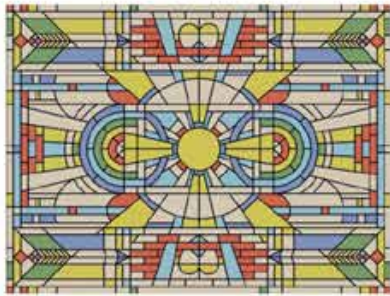

### UNIVERSE STUDY

*Our exclusive, category-by-category  
performance report*

pattern play: wallpaper

Vetro Collection, designed by Nynke Tynagel for **Yo2 Designs**

Eden Collection, **Calico**

Nilo metallic 05 me, **Lizzo**